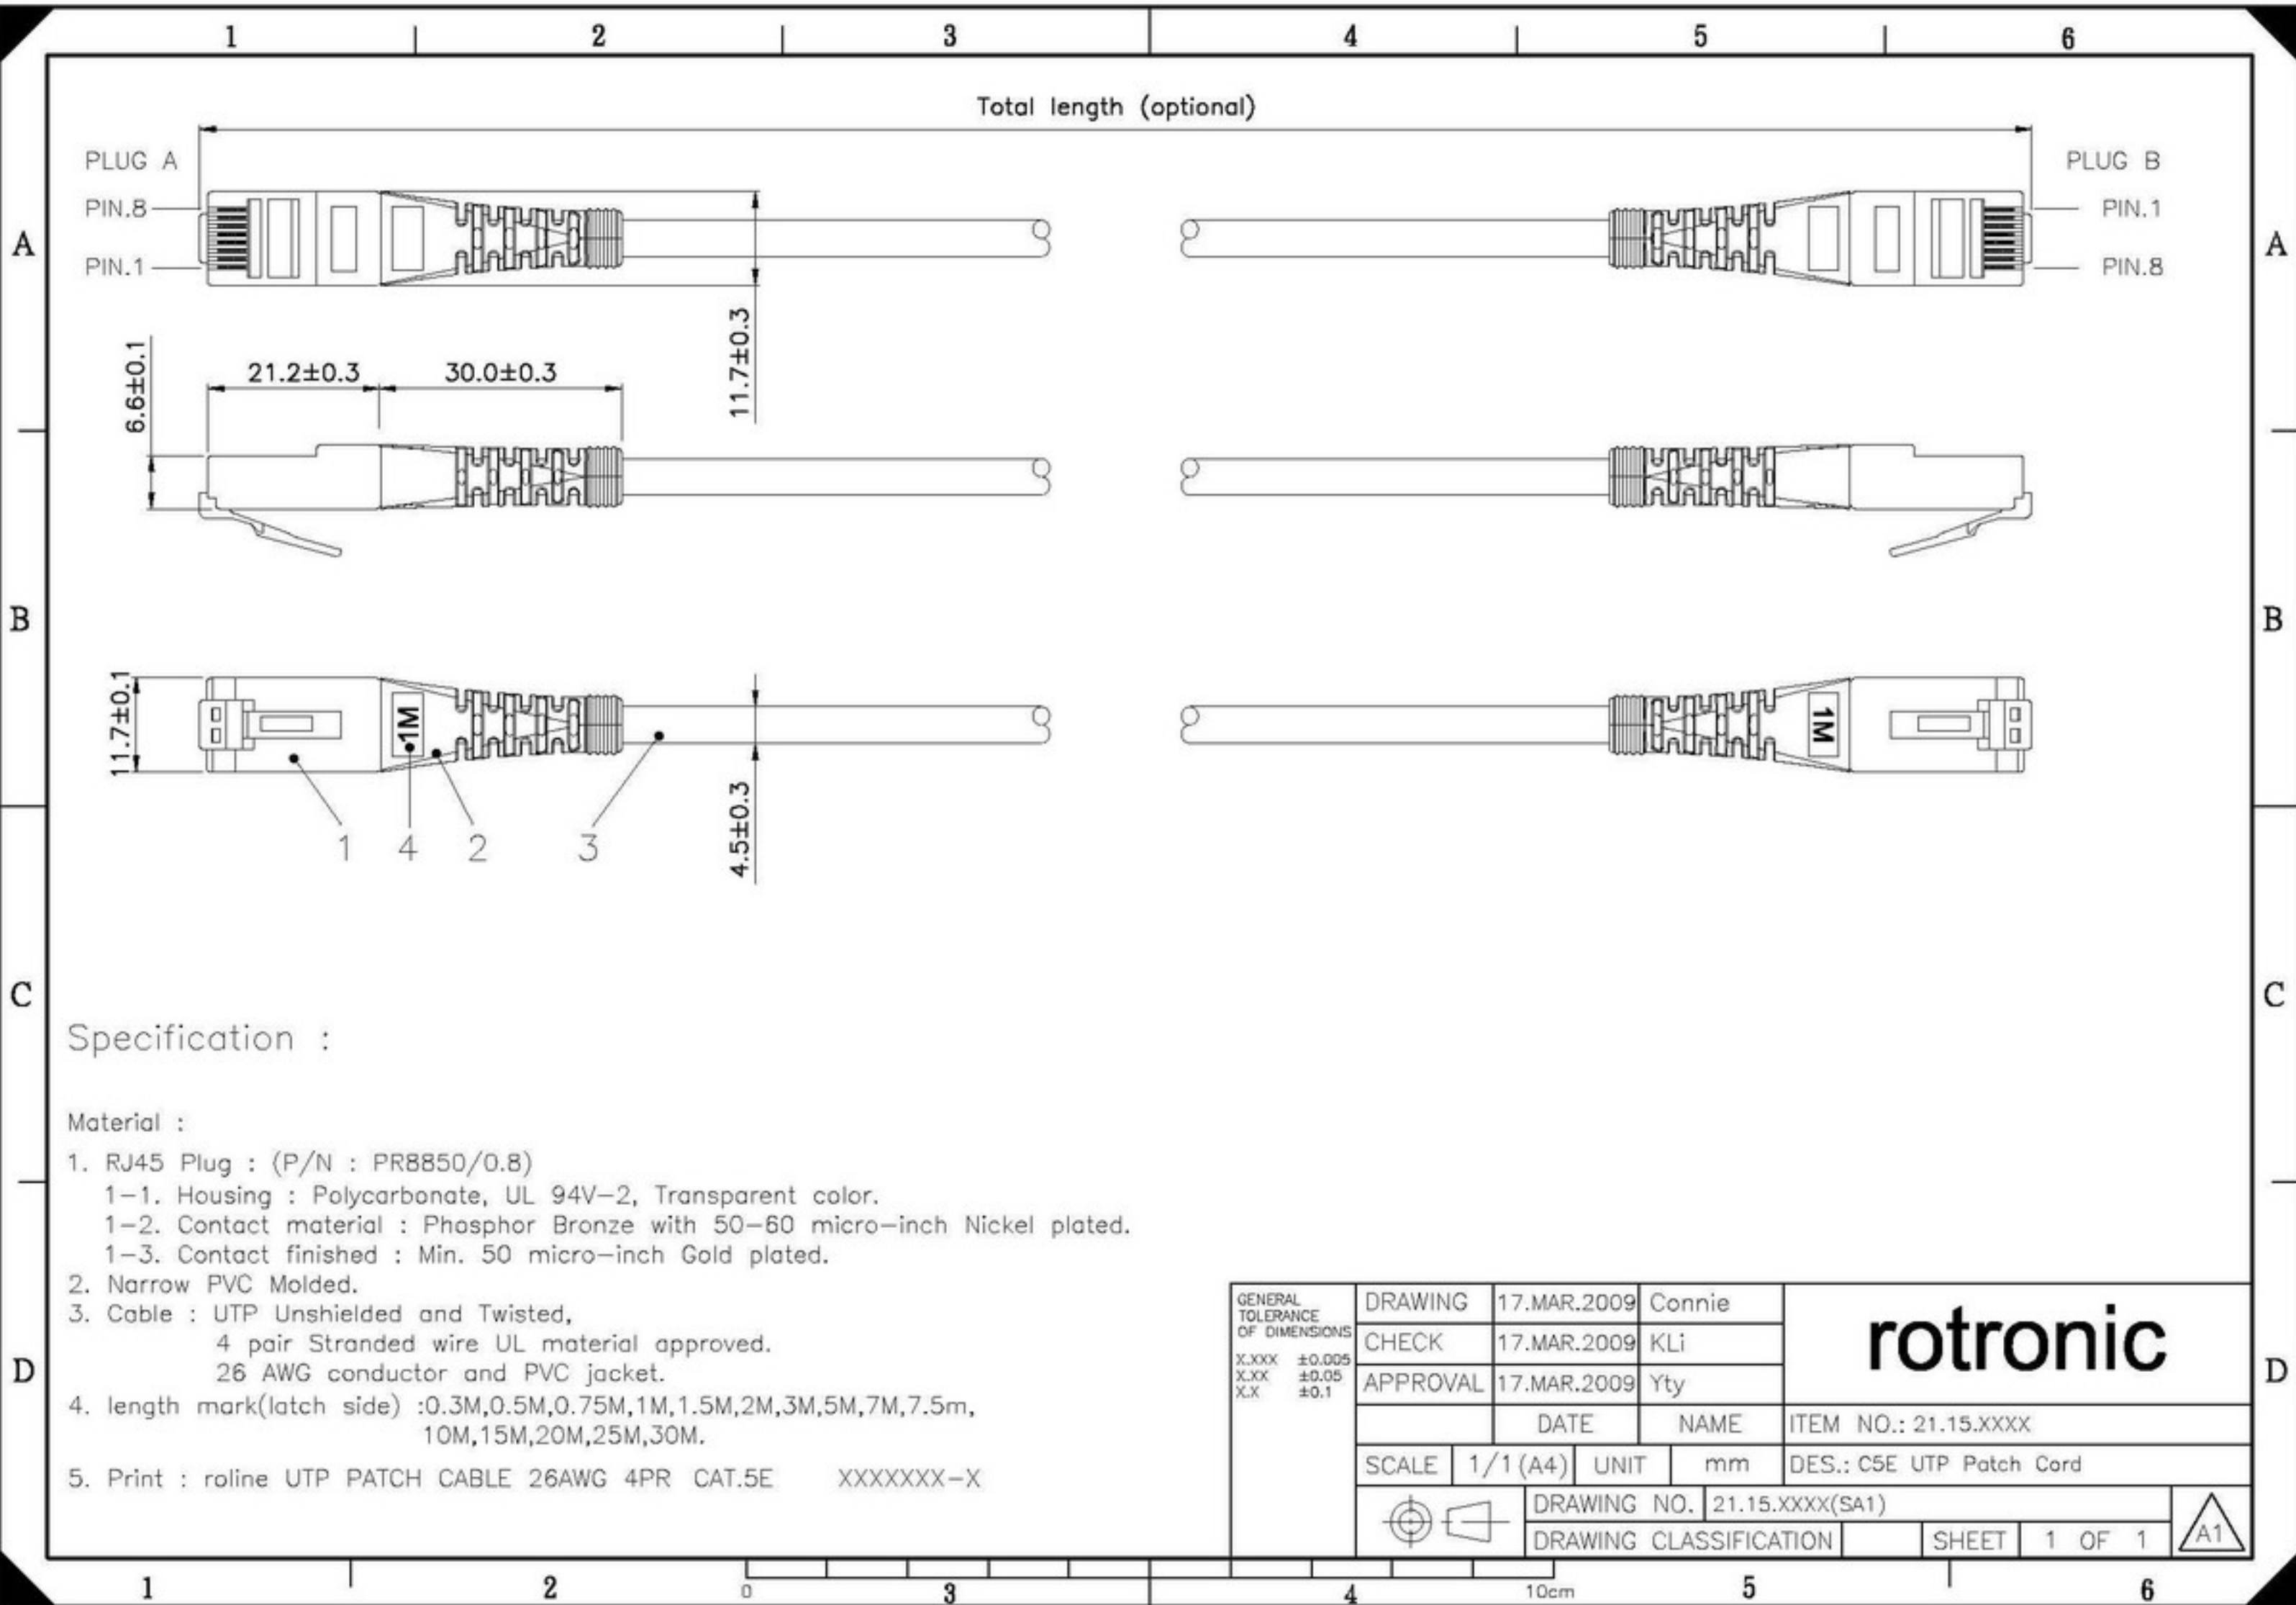

Datenblatt - Fiche technique - Data sheet

**21.15.0505**

ROLINE UTP-Patchkabel konf. Kat. 5e, grau, 5,0 m

Cordon ROLINE Cat.5e UTP confectionné, gris, 5,0 m

ROLINE UTP Patch Cord Cat.5e, grey, 5.0 m

Total length (optional)

PLUG A  
PIN.8  
PIN.1  
PLUG B  
PIN.1  
PIN.8

6.6±0.1  
21.2±0.3  
30.0±0.3  
11.7±0.3

11.7±0.1  
1M  
1  
4  
2  
3  
4.5±0.3

Specification :

Material :

1. RJ45 Plug : (P/N : PR8850/0.8)
  - 1-1. Housing : Polycarbonate, UL 94V-2, Transparent color.
  - 1-2. Contact material : Phosphor Bronze with 50-60 micro-inch Nickel plated.
  - 1-3. Contact finished : Min. 50 micro-inch Gold plated.
2. Narrow PVC Molded.
3. Cable : UTP Unshielded and Twisted,  
4 pair Stranded wire UL material approved.  
26 AWG conductor and PVC jacket.
4. length mark(latch side) :0.3M,0.5M,0.75M,1M,1.5M,2M,3M,5M,7M,7.5m,  
10M,15M,20M,25M,30M.
5. Print : roline UTP PATCH CABLE 26AWG 4PR CAT.5E XXXXXX-X

GENERAL TOLERANCE OF DIMENSIONS X.XXX ±0.005 X.XX ±0.05 X.X ±0.1	DRAWING	17.MAR.2009	Connie	<b>rotronic</b>
	CHECK	17.MAR.2009	KLi	
	APPROVAL	17.MAR.2009	Yty	
		DATE	NAME	ITEM NO.: 21.15.XXXX
	SCALE 1/1 (A4)	UNIT mm	DES.: C5E UTP Patch Cord	
	DRAWING NO. 21.15.XXXX(SA1)		SHEET 1 OF 1	
	DRAWING CLASSIFICATION			